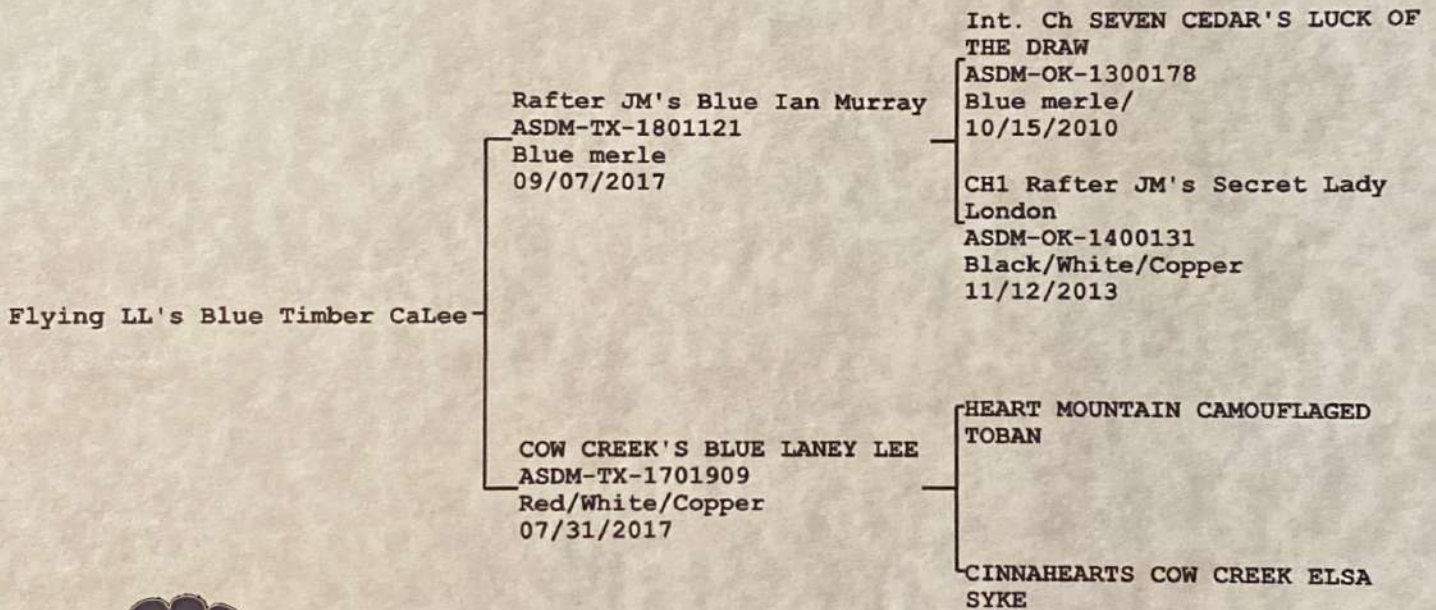

AMERICAN STOCK DOG REGISTRY

P.O. Box 7510, Columbia, MD 65205

www.americanstockdog.org

Miniature Australian Shepherd REGISTRATION CERTIFICATE

NAME: Flying LL's Blue Timber CaLee

BREED: Australian Shepherd

COAT COLOR: Black/White/Copper

NUMBER: ASDM-TX-1904024

EYE COLOR: Blue

DOB: 01/24/2019

TAIL: Docked

SEX: Female

OWNER: Leslie Lee
Madisonville, TX 77864

BREEDER: Leslie Lee

REGISTRATION DATE: 06/13/2019